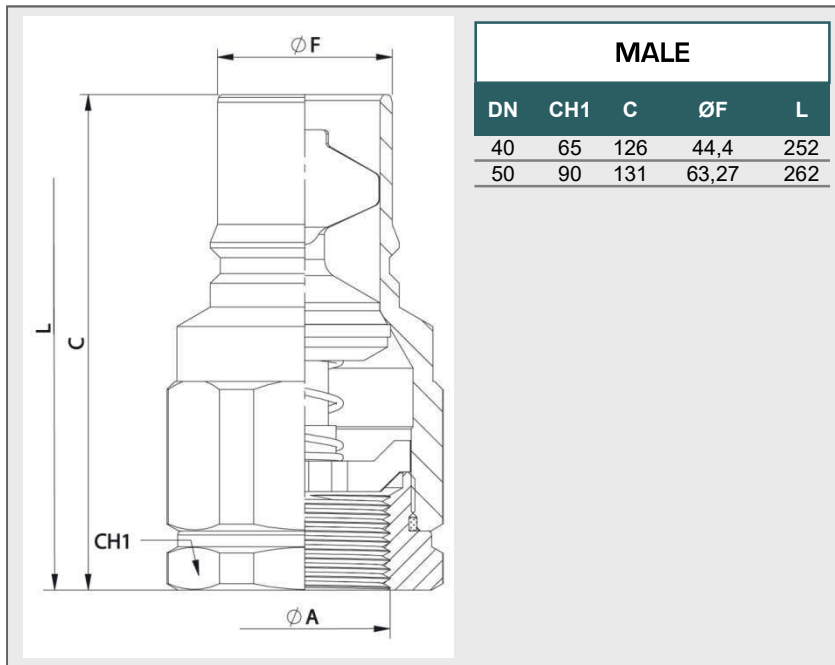

# 103 SERIES

**ISO-B** DN 40 / DN 50  
SIZES

STANDARD CARBON STEEL MODELS			
DN	ØA	MALE	FEMALE
40	1 ¼" BSP	103.11117AG	103.12117AG
	1 ¼" NPTF	103.11117BG	103.12117BG
	1 ½" BSP	103.11117AH	103.12117AH
	1 ½" NPTF	103.11117BH	103.12117BH
50	2" BSP	103.11118AI	103.12118AI
	2" NPTF	103.11118BI	103.12118BI
	2 ½" BSP	103.11118AJ	103.12118AJ
	2 ½" NPTF	103.11118BJ	103.12118BJ
	3" BSP	103.11118AK	103.12118AK
	3" NPTF	103.11118BK	103.12118BK

STANDARD STAINLESS STEEL MODELS			
DN	ØA	MALE	FEMALE
40	1 ¼" BSP	103.21127AG	103.22127AG
	1 ¼" NPTF	103.21127BG	103.22127BG
	1 ½" BSP	103.21127AH	103.22127AH
	1 ½" NPTF	103.21127BH	103.22127BH
50	2" BSP	103.21128AI	103.22128AI
	2" NPTF	103.21128BI	103.22128BI
	2 ½" BSP	103.21128AJ	103.22128AJ
	2 ½" NPTF	103.21128BJ	103.22128BJ
	3" BSP	103.21128AK	103.22128AK
	3" NPTF	103.21128BK	103.22128BK

STANDARD BRASS MODELS			
DN	ØA	MALE	FEMALE
40	1 ¼" BSP	103.41127AG	103.42127AG
	1 ¼" NPTF	103.41127BG	103.42127BG
	1 ½" BSP	103.41127AH	103.42127AH
	1 ½" NPTF	103.41127BH	103.42127BH
50	2" BSP	103.41128AI	103.42128AI
	2" NPTF	103.41128BI	103.42128BI
	2 ½" BSP	103.41128AJ	103.42128AJ
	2 ½" NPTF	103.41128BJ	103.42128BJ
	3" BSP	103.41128AK	103.42128AK
	3" NPTF	103.41128BK	103.42128BK