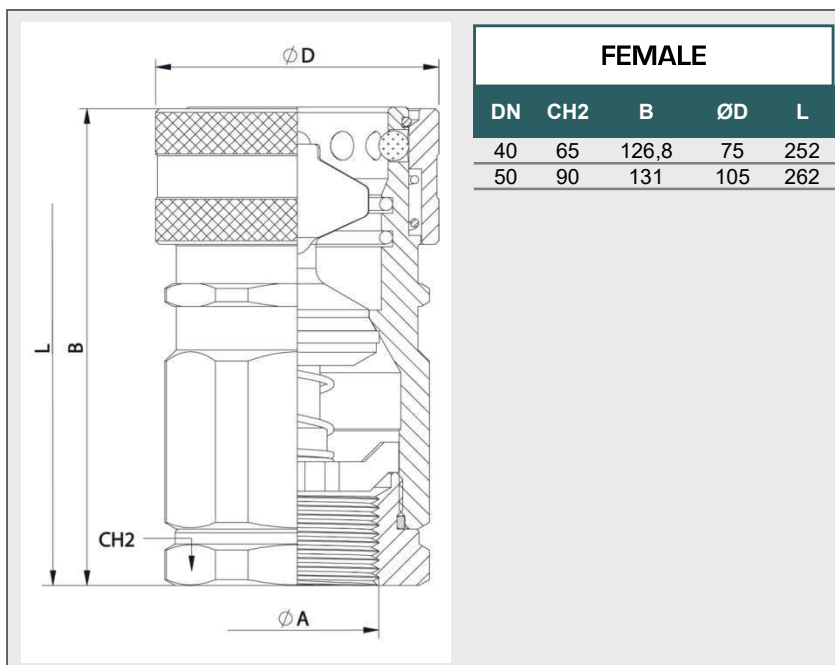

# 103 SERIES

**ISO-B** DN 40 / DN 50  
SIZES

STANDARD CARBON STEEL MODELS			
DN	ØA	MALE	FEMALE
40	1 ¼" BSP	103.11117AG	103.12117AG
	1 ¼" NPTF	103.11117BG	103.12117BG
	1 ½" BSP	103.11117AH	103.12117AH
	1 ½" NPTF	103.11117BH	103.12117BH
50	2" BSP	103.11118AI	103.12118AI
	2" NPTF	103.11118BI	103.12118BI
	2 ½" BSP	103.11118AJ	103.12118AJ
	2 ½" NPTF	103.11118BJ	103.12118BJ
	3" BSP	103.11118AK	103.12118AK
	3" NPTF	103.11118BK	103.12118BK

STANDARD STAINLESS STEEL MODELS			
DN	ØA	MALE	FEMALE
40	1 ¼" BSP	103.21127AG	103.22127AG
	1 ¼" NPTF	103.21127BG	103.22127BG
	1 ½" BSP	103.21127AH	103.22127AH
	1 ½" NPTF	103.21127BH	103.22127BH
50	2" BSP	103.21128AI	103.22128AI
	2" NPTF	103.21128BI	103.22128BI
	2 ½" BSP	103.21128AJ	103.22128AJ
	2 ½" NPTF	103.21128BJ	103.22128BJ
	3" BSP	103.21128AK	103.22128AK
	3" NPTF	103.21128BK	103.22128BK

STANDARD BRASS MODELS			
DN	ØA	MALE	FEMALE
40	1 ¼" BSP	103.41127AG	103.42127AG
	1 ¼" NPTF	103.41127BG	103.42127BG
	1 ½" BSP	103.41127AH	103.42127AH
	1 ½" NPTF	103.41127BH	103.42127BH
50	2" BSP	103.41128AI	103.42128AI
	2" NPTF	103.41128BI	103.42128BI
	2 ½" BSP	103.41128AJ	103.42128AJ
	2 ½" NPTF	103.41128BJ	103.42128BJ
	3" BSP	103.41128AK	103.42128AK
	3" NPTF	103.41128BK	103.42128BK