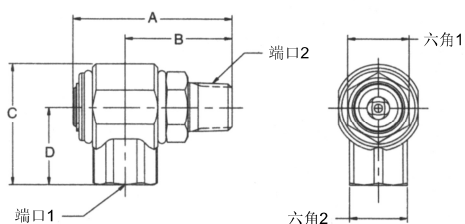

90°

S 系列

旋转接头

美制锥管外螺纹 - 美制锥管外螺纹

型号	A	B	C	D	六角1	六角2	端口1	端口2
S2101-4-4	2.31" 58.7mm	1.51" 38.4mm	2.19" 55.5mm	1.50" 38.0mm	.88" 22.2mm	.88" 22.2mm	1/4-18 NPTF	1/4-18 NPTF
S2101-6-6	2.31" 58.7mm	1.51" 38.4mm	2.19" 55.5mm	1.50" 38.0mm	.88" 22.2mm	.88" 22.2mm	3/8-18 NPTF	3/8-18 NPTF
S2101-8-8	2.74" 69.6mm	1.84" 46.8mm	2.59" 65.8mm	1.84" 46.7mm	1.06" 27.0mm	1.00" 25.4mm	1/2-14 NPTF	1/2-14 NPTF
S2101-12-12	3.35" 85.1mm	2.12" 53.9mm	3.00" 76.2mm	2.11" 53.5mm	1.38" 34.9mm	1.38" 34.9mm	3/4-14 NPTF	3/4-14 NPTF

美制锥管外螺纹 - 美制锥管内螺纹

型号	A	B	C	D	六角1	六角2	端口1	端口2
S2102-4-4	2.31" 58.7mm	1.51" 38.4mm	1.78" 45.1mm	1.09" 27.6mm	.88" 22.2mm	.88" 22.2mm	1/4-18 NPTF	1/4-18 NPTF
S2102-6-6	2.31" 58.7mm	1.51" 38.4mm	1.78" 45.1mm	1.09" 27.6mm	.88" 22.2mm	.88" 22.2mm	3/8-18 NPTF	3/8-18 NPTF
S2102-8-8	2.74" 69.6mm	1.84" 46.8mm	2.10" 53.3mm	1.35" 34.3mm	1.06" 27.0mm	1.00" 25.4mm	1/2-14 NPTF	1/2-14 NPTF
S2102-12-12	3.35" 85.1mm	2.12" 53.9mm	2.39" 60.7mm	1.50" 38.0mm	1.38" 34.9mm	1.38" 34.9mm	3/4-14 NPTF	3/4-14 NPTF

美制锥管外螺纹 - 37° 扩口式

型号	A	B	C	D	六角1	六角2	端口1	端口2
S2103-4-4	2.31" 58.7mm	1.51" 38.4mm	2.19" 55.5mm	1.50" 38.0mm	.88" 22.2mm	.88" 22.2mm	1/4-18 NPTF	7/16-20UNF-2A
S2103-6-6	2.31" 58.7mm	1.51" 38.4mm	2.19" 55.5mm	1.50" 38.0mm	.88" 22.2mm	.88" 22.2mm	3/8-18 NPTF	9/16-18UNF-2A
S2103-8-8	2.74" 69.6mm	1.84" 46.8mm	2.59" 65.8mm	1.84" 46.7mm	1.06" 27.0mm	1.00" 25.4mm	1/2-14 NPTF	3/4-16UNF-2A
S2103-12-12	3.35" 85.1mm	2.12" 53.9mm	3.00" 77.9mm	2.11" 55.2mm	1.38" 34.9mm	1.38" 34.9mm	3/4-14 NPTF	1-1/16-12UN-2A

美制锥管外螺纹 - NPSM 管内螺纹旋转接头

型号	A	B	C	D	六角1	六角2	端口1	端口2
S2107-4-4	2.31" 58.7mm	1.51" 38.4mm	2.05" 52.0mm	1.36" 34.5mm	.88" 22.2mm	.69" 17.5mm	1/4-18 NPTF	1/4-18 NPSM
S2107-6-6	2.31" 58.7mm	1.51" 38.4mm	2.07" 52.5mm	1.38" 35.1mm	.88" 22.2mm	.88" 22.2mm	3/8-18 NPTF	3/8-18 NPSM
S2107-8-8	2.74" 69.6mm	1.84" 46.8mm	2.32" 59.0mm	1.57" 39.9mm	1.06" 27.0mm	1.00" 25.4mm	1/2-14 NPTF	1/2-14 NPSM
S2107-12-12	3.35" 85.1mm	2.12" 53.9mm	2.74" 69.5mm	1.85" 46.9mm	1.38" 34.9mm	1.25" 31.8mm	3/4-14 NPTF	3/4-14 NPSM