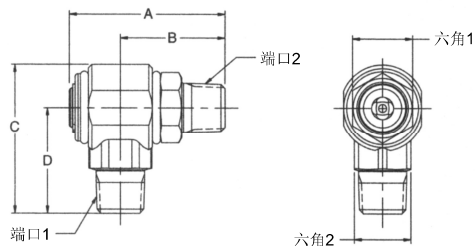

90°

S 系列

旋转接头

美制锥管外螺纹 - 美制锥管外螺纹

型号	A	B	C	D	六角1	六角2	端口1	端口2
S2101-4-4	2.31" 58.7mm	1.51" 38.4mm	2.19" 55.5mm	1.50" 38.0mm	.88" 22.2mm	.88" 22.2mm	1/4-18 NPTF	1/4-18 NPTF
S2101-6-6	2.31" 58.7mm	1.51" 38.4mm	2.19" 55.5mm	1.50" 38.0mm	.88" 22.2mm	.88" 22.2mm	3/8-18 NPTF	3/8-18 NPTF
S2101-8-8	2.74" 69.6mm	1.84" 46.8mm	2.59" 65.8mm	1.84" 46.7mm	1.06" 27.0mm	1.00" 25.4mm	1/2-14 NPTF	1/2-14 NPTF
S2101-12-12	3.35" 85.1mm	2.12" 53.9mm	3.00" 76.2mm	2.11" 53.5mm	1.38" 34.9mm	1.38" 34.9mm	3/4-14 NPTF	3/4-14 NPTF

美制锥管外螺纹 - 美制锥管内螺纹

型号	A	B	C	D	六角1	六角2	端口1	端口2
S2102-4-4	2.31" 58.7mm	1.51" 38.4mm	1.78" 45.1mm	1.09" 27.6mm	.88" 22.2mm	.88" 22.2mm	1/4-18 NPTF	1/4-18 NPTF
S2102-6-6	2.31" 58.7mm	1.51" 38.4mm	1.78" 45.1mm	1.09" 27.6mm	.88" 22.2mm	.88" 22.2mm	3/8-18 NPTF	3/8-18 NPTF
S2102-8-8	2.74" 69.6mm	1.84" 46.8mm	2.10" 53.3mm	1.35" 34.3mm	1.06" 27.0mm	1.00" 25.4mm	1/2-14 NPTF	1/2-14 NPTF
S2102-12-12	3.35" 85.1mm	2.12" 53.9mm	2.39" 60.7mm	1.50" 38.0mm	1.38" 34.9mm	1.38" 34.9mm	3/4-14 NPTF	3/4-14 NPTF

美制锥管外螺纹 - 37° 扩口式

型号	A	B	C	D	六角1	六角2	端口1	端口2
S2103-4-4	2.31" 58.7mm	1.51" 38.4mm	2.19" 55.5mm	1.50" 38.0mm	.88" 22.2mm	.88" 22.2mm	1/4-18 NPTF	7/16-20UNF-2A
S2103-6-6	2.31" 58.7mm	1.51" 38.4mm	2.19" 55.5mm	1.50" 38.0mm	.88" 22.2mm	.88" 22.2mm	3/8-18 NPTF	9/16-18UNF-2A
S2103-8-8	2.74" 69.6mm	1.84" 46.8mm	2.59" 65.8mm	1.84" 46.7mm	1.06" 27.0mm	1.00" 25.4mm	1/2-14 NPTF	3/4-16UNF-2A
S2103-12-12	3.35" 85.1mm	2.12" 53.9mm	3.00" 77.9mm	2.11" 55.2mm	1.38" 34.9mm	1.38" 34.9mm	3/4-14 NPTF	1-1/16-12UN-2A

美制锥管外螺纹 - NPSM 管内螺纹旋转接头

型号	A	B	C	D	六角1	六角2	端口1	端口2
S2107-4-4	2.31" 58.7mm	1.51" 38.4mm	2.05" 52.0mm	1.36" 34.5mm	.88" 22.2mm	.69" 17.5mm	1/4-18 NPTF	1/4-18 NPSM
S2107-6-6	2.31" 58.7mm	1.51" 38.4mm	2.07" 52.5mm	1.38" 35.1mm	.88" 22.2mm	.88" 22.2mm	3/8-18 NPTF	3/8-18 NPSM
S2107-8-8	2.74" 69.6mm	1.84" 46.8mm	2.32" 59.0mm	1.57" 39.9mm	1.06" 27.0mm	1.00" 25.4mm	1/2-14 NPTF	1/2-14 NPSM
S2107-12-12	3.35" 85.1mm	2.12" 53.9mm	2.74" 69.5mm	1.85" 46.9mm	1.38" 34.9mm	1.25" 31.8mm	3/4-14 NPTF	3/4-14 NPSM