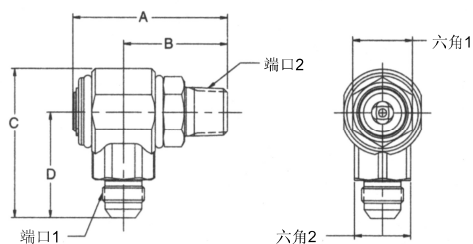

90°

S 系列

旋转接头

美制锥管外螺纹 - 美制锥管外螺纹

型号	A	B	C	D	六角1	六角2	端口1	端口2
S2101-4-4	2.31" 58.7mm	1.51" 38.4mm	2.19" 55.5mm	1.50" 38.0mm	.88" 22.2mm	.88" 22.2mm	1/4-18 NPTF	1/4-18 NPTF
S2101-6-6	2.31" 58.7mm	1.51" 38.4mm	2.19" 55.5mm	1.50" 38.0mm	.88" 22.2mm	.88" 22.2mm	3/8-18 NPTF	3/8-18 NPTF
S2101-8-8	2.74" 69.6mm	1.84" 46.8mm	2.59" 65.8mm	1.84" 46.7mm	1.06" 27.0mm	1.00" 25.4mm	1/2-14 NPTF	1/2-14 NPTF
S2101-12-12	3.35" 85.1mm	2.12" 53.9mm	3.00" 76.2mm	2.11" 53.5mm	1.38" 34.9mm	1.38" 34.9mm	3/4-14 NPTF	3/4-14 NPTF

美制锥管外螺纹 - 美制锥管内螺纹

型号	A	B	C	D	六角1	六角2	端口1	端口2
S2102-4-4	2.31" 58.7mm	1.51" 38.4mm	1.78" 45.1mm	1.09" 27.6mm	.88" 22.2mm	.88" 22.2mm	1/4-18 NPTF	1/4-18 NPTF
S2102-6-6	2.31" 58.7mm	1.51" 38.4mm	1.78" 45.1mm	1.09" 27.6mm	.88" 22.2mm	.88" 22.2mm	3/8-18 NPTF	3/8-18 NPTF
S2102-8-8	2.74" 69.6mm	1.84" 46.8mm	2.10" 53.3mm	1.35" 34.3mm	1.06" 27.0mm	1.00" 25.4mm	1/2-14 NPTF	1/2-14 NPTF
S2102-12-12	3.35" 85.1mm	2.12" 53.9mm	2.39" 60.7mm	1.50" 38.0mm	1.38" 34.9mm	1.38" 34.9mm	3/4-14 NPTF	3/4-14 NPTF

美制锥管外螺纹 - 37° 扩口式

型号	A	B	C	D	六角1	六角2	端口1	端口2
S2103-4-4	2.31" 58.7mm	1.51" 38.4mm	2.19" 55.5mm	1.50" 38.0mm	.88" 22.2mm	.88" 22.2mm	1/4-18 NPTF	7/16-20UNF-2A
S2103-6-6	2.31" 58.7mm	1.51" 38.4mm	2.19" 55.5mm	1.50" 38.0mm	.88" 22.2mm	.88" 22.2mm	3/8-18 NPTF	9/16-18UNF-2A
S2103-8-8	2.74" 69.6mm	1.84" 46.8mm	2.59" 65.8mm	1.84" 46.7mm	1.06" 27.0mm	1.00" 25.4mm	1/2-14 NPTF	3/4-16UNF-2A
S2103-12-12	3.35" 85.1mm	2.12" 53.9mm	3.00" 77.9mm	2.11" 55.2mm	1.38" 34.9mm	1.38" 34.9mm	3/4-14 NPTF	1-1/16-12UN-2A

美制锥管外螺纹 - NPSM 管内螺纹旋转接头

型号	A	B	C	D	六角1	六角2	端口1	端口2
S2107-4-4	2.31" 58.7mm	1.51" 38.4mm	2.05" 52.0mm	1.36" 34.5mm	.88" 22.2mm	.69" 17.5mm	1/4-18 NPTF	1/4-18 NPSM
S2107-6-6	2.31" 58.7mm	1.51" 38.4mm	2.07" 52.5mm	1.38" 35.1mm	.88" 22.2mm	.88" 22.2mm	3/8-18 NPTF	3/8-18 NPSM
S2107-8-8	2.74" 69.6mm	1.84" 46.8mm	2.32" 59.0mm	1.57" 39.9mm	1.06" 27.0mm	1.00" 25.4mm	1/2-14 NPTF	1/2-14 NPSM
S2107-12-12	3.35" 85.1mm	2.12" 53.9mm	2.74" 69.5mm	1.85" 46.9mm	1.38" 34.9mm	1.25" 31.8mm	3/4-14 NPTF	3/4-14 NPSM