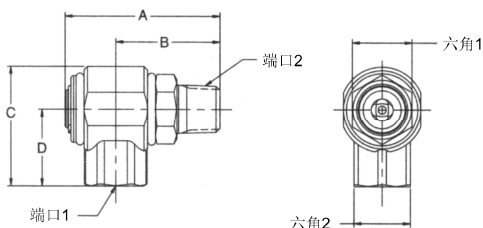

美制锥管外螺纹 - 美制锥管内螺纹

型号	A	B	C	D	六角1	六角2	端口1	端口2
S2102-4-4	2.31" 58.7mm	1.51" 38.4mm	1.78" 45.1mm	1.09" 27.6mm	.88" 22.2mm	.88" 22.2mm	1/4-18 NPTF	1/4-18 NPTF
S2102-6-6	2.31" 58.7mm	1.51" 38.4mm	1.78" 45.1mm	1.09" 27.6mm	.88" 22.2mm	.88" 22.2mm	3/8-18 NPTF	3/8-18 NPTF
S2102-8-8	2.74" 69.6mm	1.84" 46.8mm	2.10" 53.3mm	1.35" 34.3mm	1.06" 27.0mm	1.00" 25.4mm	1/2-14 NPTF	1/2-14 NPTF
S2102-12-12	3.35" 85.1mm	2.12" 53.9mm	2.39" 60.7mm	1.50" 38.0mm	1.38" 34.9mm	1.38" 34.9mm	3/4-14 NPTF	3/4-14 NPTF

美制锥管外螺纹 - 37° 扩口式

型号	A	B	C	D	六角1	六角2	端口1	端口2
S2103-4-4	2.31" 58.7mm	1.51" 38.4mm	2.19" 55.5mm	1.50" 38.0mm	.88" 22.2mm	.88" 22.2mm	1/4-18 NPTF	7/16-20UNF-2A
S2103-6-6	2.31" 58.7mm	1.51" 38.4mm	2.19" 55.5mm	1.50" 38.0mm	.88" 22.2mm	.88" 22.2mm	3/8-18 NPTF	9/16-18UNF-2A
S2103-8-8	2.74" 69.6mm	1.84" 46.8mm	2.59" 65.8mm	1.84" 46.7mm	1.06" 27.0mm	1.00" 25.4mm	1/2-14 NPTF	3/4-16UNF-2A
S2103-12-12	3.35" 85.1mm	2.12" 53.9mm	3.00" 77.9mm	2.11" 55.2mm	1.38" 34.9mm	1.38" 34.9mm	3/4-14 NPTF	1-1/16-12UN-2A

美制锥管外螺纹 - NPSM 管内螺纹旋转接头

型号	A	B	C	D	六角1	六角2	端口1	端口2
S2107-4-4	2.31" 58.7mm	1.51" 38.4mm	2.05" 52.0mm	1.36" 34.5mm	.88" 22.2mm	.69" 17.5mm	1/4-18 NPTF	1/4-18 NPSM
S2107-6-6	2.31" 58.7mm	1.51" 38.4mm	2.07" 52.5mm	1.38" 35.1mm	.88" 22.2mm	.88" 22.2mm	3/8-18 NPTF	3/8-18 NPSM
S2107-8-8	2.74" 69.6mm	1.84" 46.8mm	2.32" 59.0mm	1.57" 39.9mm	1.06" 27.0mm	1.00" 25.4mm	1/2-14 NPTF	1/2-14 NPSM
S2107-12-12	3.35" 85.1mm	2.12" 53.9mm	2.74" 69.5mm	1.85" 46.9mm	1.38" 34.9mm	1.25" 31.8mm	3/4-14 NPTF	3/4-14 NPSM

美制锥管外螺纹 - SAE 内管螺纹

型号	A	B	C	D	六角1	六角2	端口1	端口2
S2110-6-6	2.31" 58.7mm	1.51" 38.4mm	1.78" 45.1mm	1.09" 27.6mm	.88" 22.2mm	.88" 22.2mm	3/8-18 NPTF	9/16-18UNF-2B
S2110-8-8	2.74" 69.6mm	1.84" 46.8mm	2.10" 53.3mm	1.35" 34.3mm	1.06" 27.0mm	1.00" 25.4mm	1/2-14 NPTF	3/4-16UNF-2B
S2110-12-12	3.35" 85.1mm	2.12" 53.9mm	2.54" 64.5mm	1.65" 41.9mm	1.38" 34.9mm	1.38" 34.9mm	3/4-14 NPTF	1-1/16-12UN-2B