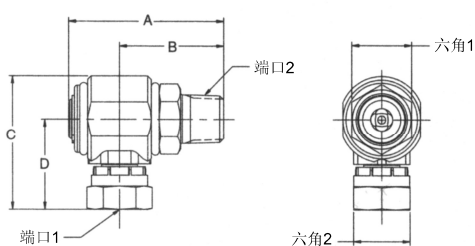

90°

S 系列

旋转接头

美制锥管外螺纹 - 美制锥管外螺纹

型号	A	B	C	D	六角1	六角2	端口1	端口2
S2101-4-4	2.31" 58.7mm	1.51" 38.4mm	2.19" 55.5mm	1.50" 38.0mm	.88" 22.2mm	.88" 22.2mm	1/4-18 NPTF	1/4-18 NPTF
S2101-6-6	2.31" 58.7mm	1.51" 38.4mm	2.19" 55.5mm	1.50" 38.0mm	.88" 22.2mm	.88" 22.2mm	3/8-18 NPTF	3/8-18 NPTF
S2101-8-8	2.74" 69.6mm	1.84" 46.8mm	2.59" 65.8mm	1.84" 46.7mm	1.06" 27.0mm	1.00" 25.4mm	1/2-14 NPTF	1/2-14 NPTF
S2101-12-12	3.35" 85.1mm	2.12" 53.9mm	3.00" 76.2mm	2.11" 53.5mm	1.38" 34.9mm	1.38" 34.9mm	3/4-14 NPTF	3/4-14 NPTF

美制锥管外螺纹 - 美制锥管内螺纹

型号	A	B	C	D	六角1	六角2	端口1	端口2
S2102-4-4	2.31" 58.7mm	1.51" 38.4mm	1.78" 45.1mm	1.09" 27.6mm	.88" 22.2mm	.88" 22.2mm	1/4-18 NPTF	1/4-18 NPTF
S2102-6-6	2.31" 58.7mm	1.51" 38.4mm	1.78" 45.1mm	1.09" 27.6mm	.88" 22.2mm	.88" 22.2mm	3/8-18 NPTF	3/8-18 NPTF
S2102-8-8	2.74" 69.6mm	1.84" 46.8mm	2.10" 53.3mm	1.35" 34.3mm	1.06" 27.0mm	1.00" 25.4mm	1/2-14 NPTF	1/2-14 NPTF
S2102-12-12	3.35" 85.1mm	2.12" 53.9mm	2.39" 60.7mm	1.50" 38.0mm	1.38" 34.9mm	1.38" 34.9mm	3/4-14 NPTF	3/4-14 NPTF

美制锥管外螺纹 - 37° 扩口式

型号	A	B	C	D	六角1	六角2	端口1	端口2
S2103-4-4	2.31" 58.7mm	1.51" 38.4mm	2.19" 55.5mm	1.50" 38.0mm	.88" 22.2mm	.88" 22.2mm	1/4-18 NPTF	7/16-20UNF-2A
S2103-6-6	2.31" 58.7mm	1.51" 38.4mm	2.19" 55.5mm	1.50" 38.0mm	.88" 22.2mm	.88" 22.2mm	3/8-18 NPTF	9/16-18UNF-2A
S2103-8-8	2.74" 69.6mm	1.84" 46.8mm	2.59" 65.8mm	1.84" 46.7mm	1.06" 27.0mm	1.00" 25.4mm	1/2-14 NPTF	3/4-16UNF-2A
S2103-12-12	3.35" 85.1mm	2.12" 53.9mm	3.00" 77.9mm	2.11" 55.2mm	1.38" 34.9mm	1.38" 34.9mm	3/4-14 NPTF	1-1/16-12UN-2A

美制锥管外螺纹 - NPSM 管内螺纹旋转接头

型号	A	B	C	D	六角1	六角2	端口1	端口2
S2107-4-4	2.31" 58.7mm	1.51" 38.4mm	2.05" 52.0mm	1.36" 34.5mm	.88" 22.2mm	.69" 17.5mm	1/4-18 NPTF	1/4-18 NPSM
S2107-6-6	2.31" 58.7mm	1.51" 38.4mm	2.07" 52.5mm	1.38" 35.1mm	.88" 22.2mm	.88" 22.2mm	3/8-18 NPTF	3/8-18 NPSM
S2107-8-8	2.74" 69.6mm	1.84" 46.8mm	2.32" 59.0mm	1.57" 39.9mm	1.06" 27.0mm	1.00" 25.4mm	1/2-14 NPTF	1/2-14 NPSM
S2107-12-12	3.35" 85.1mm	2.12" 53.9mm	2.74" 69.5mm	1.85" 46.9mm	1.38" 34.9mm	1.25" 31.8mm	3/4-14 NPTF	3/4-14 NPSM