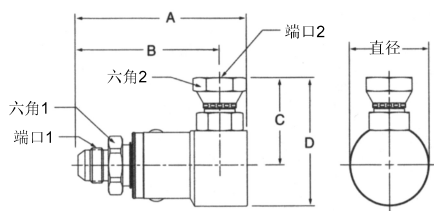

37° 扩口式 - NPSM 管内螺纹旋转接头

型号	A	B	C	D	直径	六角 1	六角 2	端口 1	端口 2
PS490307-4-4	3.14" 79.7mm	2.73" 69.4mm	1.48" 37.5mm	2.08" 52.8mm	1.20" 30.5mm	.75" 19.0mm	.69" 17.5mm	7/16-20 UNF-2A	1/4-18 NPSM
PS690307-6-6	3.39" 86.1mm	2.88" 73.2mm	1.51" 38.4mm	2.16" 54.8mm	1.29" 32.8mm	.88" 22.2mm	.69" 17.5mm	9/16-18 UNF-2A	3/8-18 NPSM
PS890307-8-8	3.76" 95.6mm	3.08" 78.2mm	1.86" 47.2mm	2.72" 69.2mm	1.73" 44.0mm	1.12" 28.6mm	1.00" 25.4mm	3/4-16 UNF-2A	1/2-14 NPSM
PS1290307-12-12	4.10" 104.2mm	3.54" 89.8mm	2.24" 56.9mm	3.33" 84.5mm	2.17" 55.2mm	1.38" 35.0mm	1.25" 31.8mm	1-1/16-12 UN-2A	3/4-14 NPSM
PS1690307-16-16	4.67" 118.7mm	3.81" 96.5mm	2.48" 63.1mm	3.73" 94.6mm	2.48" 63.0mm	1.62" 41.3mm	1.50" 38.1mm	1-5/16-12 UN-2A	1-11/16-12 NPSM