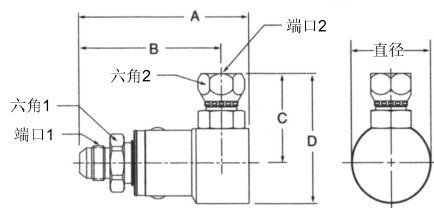

90°

PS 系列

旋转接头

37° 扩口式 - SAE O 形圈直管外螺纹

型号	A	B	C	D	直径	六角 1	六角 2	端口 1	端口 2
PS490305-4-4	3.14" 79.7mm	2.73" 69.4mm	1.38" 35.0mm	1.98" 50.2mm	1.20" 30.5mm	.75" 19.0mm	.56" 14.3mm	7/16-20 UNF-2A	7/16-20 UNF-2A
PS690305-6-6	3.39" 86.1mm	2.88" 73.2mm	1.55" 39.4mm	2.20" 55.8mm	1.29" 32.8mm	.88" 22.2mm	.69" 17.5mm	9/16-18 UNF-2A	9/16-18 UNF-2A
PS890305-8-8	3.67" 93.2mm	3.08" 78.2mm	1.86" 47.2mm	2.72" 69.2mm	1.73" 44.0mm	1.12" 28.6mm	.88" 22.2mm	3/4-16 UNF-2A	3/4-16 UNF-2A
PS1290305-12-12	4.21" 106.8mm	3.54" 89.8mm	2.40" 61.0mm	3.49" 88.5mm	2.17" 55.2mm	1.38" 35.0mm	1.25" 31.8mm	1-1/16-12 UN-2A	1-1/16-12 UN-2A
PS1690305-16-16	4.67" 118.7mm	3.81" 96.5mm	2.50" 63.5mm	3.74" 94.9mm	2.48" 63.0mm	1.62" 41.3mm	1.50" 38.1mm	1-5/16-12 UN-2A	1-5/16-12 UN-2A

37° 扩口式 - 37° 扩口式内螺纹

型号	A	B	C	D	直径	六角 1	六角 2	端口 1	端口 2
PS490306-4-4	3.14" 79.7mm	2.73" 69.4mm	1.47" 37.3mm	2.07" 52.5mm	1.20" 30.5mm	.75" 19.0mm	.56" 14.3mm	7/16-20 UNF-2A	7/16-20 UNF-2B
PS490306-6-6	3.39" 86.1mm	2.88" 73.2mm	1.57" 39.9mm	2.22" 56.3mm	1.29" 32.8mm	.88" 22.2mm	.69" 17.5mm	9/16-18 UNF-2A	9/16-18 UNF-2B
PS490306-8-8	3.67" 93.2mm	3.08" 78.2mm	1.91" 48.4mm	2.77" 70.4mm	1.73" 44.0mm	1.12" 28.6mm	.88" 22.2mm	3/4-16 UNF-2A	3/4-16 UNF-2B
PS1290306-12-12	4.21" 106.8mm	3.54" 89.8mm	2.34" 59.4mm	3.43" 87.0mm	2.17" 55.2mm	1.38" 35.0mm	1.25" 31.8mm	1-1/16-12 UN-2A	1-1/16-12 UN-2B
PS1690306-16-16	4.67" 118.7mm	3.81" 96.5mm	2.54" 64.6mm	3.79" 96.2mm	2.48" 63.0mm	1.62" 41.3mm	1.50" 38.1mm	1-5/16-12 UN-2A	1-5/16-12 UN-2B