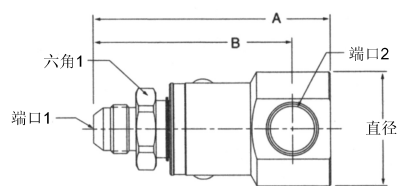

37° 扩口式 - 37° 扩口式内螺纹

型号	A	B	C	D	直径	六角 1	六角 2	端口 1	端口 2
PS490306-4-4	3.14" 79.7mm	2.73" 69.4mm	1.47" 37.3mm	2.07" 52.5mm	1.20" 30.5mm	.75" 19.0mm	.56" 14.3mm	7/16-20 UNF-2A	7/16-20 UNF-2B
PS490306-6-6	3.39" 86.1mm	2.88" 73.2mm	1.57" 39.9mm	2.22" 56.3mm	1.29" 32.8mm	.88" 22.2mm	.69" 17.5mm	9/16-18 UNF-2A	9/16-18 UNF-2B
PS490306-8-8	3.67" 93.2mm	3.08" 78.2mm	1.91" 48.4mm	2.77" 70.4mm	1.73" 44.0mm	1.12" 28.6mm	.88" 22.2mm	3/4-16 UNF-2A	3/4-16 UNF-2B
PS1290306-12-12	4.21" 106.8mm	3.54" 89.8mm	2.34" 59.4mm	3.43" 87.0mm	2.17" 55.2mm	1.38" 35.0mm	1.25" 31.8mm	1-1/16-12 UN-2A	1-1/16-12 UN-2B
PS1690306-16-16	4.67" 118.7mm	3.81" 96.5mm	2.54" 64.6mm	3.79" 96.2mm	2.48" 63.0mm	1.62" 41.3mm	1.50" 38.1mm	1-5/16-12 UN-2A	1-5/16-12 UN-2B

37° 扩口式 - NPSM 管内螺纹旋转接头

型号	A	B	C	D	直径	六角 1	六角 2	端口 1	端口 2
PS490307-4-4	3.14" 79.7mm	2.73" 69.4mm	1.48" 37.5mm	2.08" 52.8mm	1.20" 30.5mm	.75" 19.0mm	.69" 17.5mm	7/16-20 UNF-2A	1/4-18 NPSM
PS690307-6-6	3.39" 86.1mm	2.88" 73.2mm	1.51" 38.4mm	2.16" 54.8mm	1.29" 32.8mm	.88" 22.2mm	.69" 17.5mm	9/16-18 UNF-2A	3/8-18 NPSM
PS890307-8-8	3.76" 95.6mm	3.08" 78.2mm	1.86" 47.2mm	2.72" 69.2mm	1.73" 44.0mm	1.12" 28.6mm	1.00" 25.4mm	3/4-16 UNF-2A	1/2-14 NPSM
PS1290307-12-12	4.10" 104.2mm	3.54" 89.8mm	2.24" 56.9mm	3.33" 84.5mm	2.17" 55.2mm	1.38" 35.0mm	1.25" 31.8mm	1-1/16-12 UN-2A	3/4-14 NPSM
PS1690307-16-16	4.67" 118.7mm	3.81" 96.5mm	2.48" 63.1mm	3.73" 94.6mm	2.48" 63.0mm	1.62" 41.3mm	1.50" 38.1mm	1-5/16-12 UN-2A	1-11/16-12 NPSM

37° 扩口式 - SAE 内管螺纹

型号	A	B	直径	六角 1	端口 1	端口 2
PS490310-4-4	3.14" 79.7mm	2.73" 69.4mm	1.20" 30.5mm	.75" 19.0mm	7/16-20 UNF-2A	7/16-20 UNF-2B
PS690310-6-6	3.39" 86.1mm	2.88" 73.2mm	1.29" 32.8mm	.88" 22.2mm	9/16-18 UNF-2A	9/16-18 UNF-2B
PS890310-8-8	3.76" 95.6mm	3.08" 78.2mm	1.73" 44.0mm	1.12" 28.6mm	3/4-16 UNF-2A	3/4-16 UNF-2B
PS1290310-12-12	4.10" 104.2mm	3.54" 89.8mm	2.17" 55.2mm	1.38" 35.0mm	1-1/16-12 UN-2A	1-1/16-12 UN-2B
PS1690310-16-16	4.67" 118.7mm	3.81" 96.5mm	2.48" 63.0mm	1.62" 41.3mm	1-5/16-12 UN-2A	1-1/16-12 UN-2B