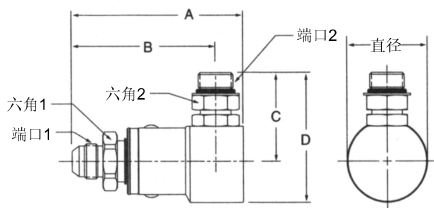

90°

PS 系列

旋转接头

37° 扩口式 - SAE O 形圈直管外螺纹

型号	A	B	C	D	直径	六角 1	六角 2	端口 1	端口 2
PS490305-4-4	3.14" 79.7mm	2.73" 69.4mm	1.38" 35.0mm	1.98" 50.2mm	1.20" 30.5mm	.75" 19.0mm	.56" 14.3mm	7/16-20 UNF-2A	7/16-20 UNF-2A
PS690305-6-6	3.39" 86.1mm	2.88" 73.2mm	1.55" 39.4mm	2.20" 55.8mm	1.29" 32.8mm	.88" 22.2mm	.69" 17.5mm	9/16-18 UNF-2A	9/16-18 UNF-2A
PS890305-8-8	3.67" 93.2mm	3.08" 78.2mm	1.86" 47.2mm	2.72" 69.2mm	1.73" 44.0mm	1.12" 28.6mm	.88" 22.2mm	3/4-16 UNF-2A	3/4-16 UNF-2A
PS1290305-12-12	4.21" 106.8mm	3.54" 89.8mm	2.40" 61.0mm	3.49" 88.5mm	2.17" 55.2mm	1.38" 35.0mm	1.25" 31.8mm	1-1/16-12 UN-2A	1-1/16-12 UN-2A
PS1690305-16-16	4.67" 118.7mm	3.81" 96.5mm	2.50" 63.5mm	3.74" 94.9mm	2.48" 63.0mm	1.62" 41.3mm	1.50" 38.1mm	1-5/16-12 UN-2A	1-5/16-12 UN-2A

37° 扩口式 - 37° 扩口式内螺纹

型号	A	B	C	D	直径	六角 1	六角 2	端口 1	端口 2
PS490306-4-4	3.14" 79.7mm	2.73" 69.4mm	1.47" 37.3mm	2.07" 52.5mm	1.20" 30.5mm	.75" 19.0mm	.56" 14.3mm	7/16-20 UNF-2A	7/16-20 UNF-2B
PS490306-6-6	3.39" 86.1mm	2.88" 73.2mm	1.57" 39.9mm	2.22" 56.3mm	1.29" 32.8mm	.88" 22.2mm	.69" 17.5mm	9/16-18 UNF-2A	9/16-18 UNF-2B
PS490306-8-8	3.67" 93.2mm	3.08" 78.2mm	1.91" 48.4mm	2.77" 70.4mm	1.73" 44.0mm	1.12" 28.6mm	.88" 22.2mm	3/4-16 UNF-2A	3/4-16 UNF-2B
PS1290306-12-12	4.21" 106.8mm	3.54" 89.8mm	2.34" 59.4mm	3.43" 87.0mm	2.17" 55.2mm	1.38" 35.0mm	1.25" 31.8mm	1-1/16-12 UN-2A	1-1/16-12 UN-2B
PS1690306-16-16	4.67" 118.7mm	3.81" 96.5mm	2.54" 64.6mm	3.79" 96.2mm	2.48" 63.0mm	1.62" 41.3mm	1.50" 38.1mm	1-5/16-12 UN-2A	1-5/16-12 UN-2B