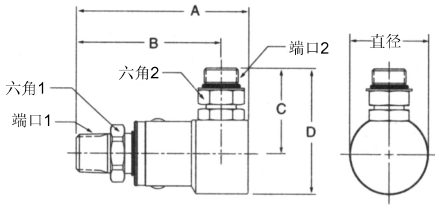

90°

PS 系列

旋转接头

美制锥管外螺纹 - SAE O形圈直管外螺纹

型号	A	B	C	D	直径	六角1	六角2	端口1	端口2
PS490105-4-4	3.14" 79.7mm	2.73" 69.4mm	1.38" 35.0mm	1.98" 50.2mm	1.20" 30.5mm	.75" 19.0mm	.56" 14.3mm	1/4-18 NPTF	7/16-20 UNF-2A
PS690105-6-6	3.39" 86.1mm	2.88" 73.2mm	1.55" 39.4mm	2.20" 55.8mm	1.29" 32.8mm	.88" 22.2mm	.69" 17.5mm	3/8-18 NPTF	9/16-18 UNF-2A
PS890105-8-8	3.76" 95.6mm	3.17" 80.6mm	1.86" 47.2mm	2.72" 69.2mm	1.73" 44.0mm	1.12" 28.6mm	.88" 22.2mm	1/2-14 NPTF	3/4-16 UNF-2A
PS1290105-12-12	4.10" 104.2mm	3.43" 87.2mm	2.40" 61.0mm	3.49" 88.5mm	2.17" 55.2mm	1.38" 35.0mm	1.25" 31.8mm	3/4-14 NPTF	1-1/16-12 UN-2A
PS1690105-16-16	4.67" 118.7mm	3.81" 96.7mm	2.50" 63.4mm	3.74" 94.9mm	2.48" 63.0mm	1.62" 41.3mm	1.50" 38.1mm	1/11 1/2 NPTF	1-5/16-12 UN-2A

美制锥管外螺纹 - 37 扩口式内螺纹

型号	A	B	C	D	直径	六角1	六角2	端口1	端口2
PS490106-4-4	3.14" 79.7mm	2.73" 69.4mm	1.47" 37.3mm	2.07" 52.5mm	1.20" 30.5mm	.75" 19.0mm	.56" 14.3mm	1/4-18 NPTF	7/16-20 UNF-2B
PS690106-6-6	3.39" 86.1mm	2.88" 73.2mm	1.57" 39.9mm	2.22" 56.3mm	1.29" 32.8mm	.88" 22.2mm	.69" 17.5mm	3/8-18 NPTF	9/16-18 UNF-2B
PS890106-8-8	3.76" 95.6mm	3.17" 80.6mm	1.91" 48.4mm	2.77" 70.4mm	1.73" 44.0mm	1.12" 28.6mm	.88" 22.2mm	1/2-14 NPTF	3/4-16 UNF-2B
PS1290106-12-12	4.10" 104.2mm	3.43" 87.2mm	2.34" 59.4mm	3.43" 87.0mm	2.17" 55.2mm	1.38" 35.0mm	1.25" 31.8mm	3/4-14 NPTF	1-1/16-12 UN-2B
PS1690106-16-16	4.67" 118.7mm	3.81" 96.7mm	2.54" 64.6mm	3.79" 96.2mm	2.48" 63.0mm	1.62" 41.3mm	1.50" 38.1mm	1/11 1/2 NPTF	1-5/16-12 UN-2B