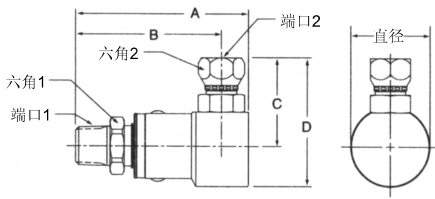

90°

PS 系列

旋转接头

美制锥管外螺纹 - SAE O形圈直管外螺纹

型号	A	B	C	D	直径	六角1	六角2	端口1	端口2
PS490105-4-4	3.14" 79.7mm	2.73" 69.4mm	1.38" 35.0mm	1.98" 50.2mm	1.20" 30.5mm	.75" 19.0mm	.56" 14.3mm	1/4-18 NPTF	7/16-20 UNF-2A
PS690105-6-6	3.39" 86.1mm	2.88" 73.2mm	1.55" 39.4mm	2.20" 55.8mm	1.29" 32.8mm	.88" 22.2mm	.69" 17.5mm	3/8-18 NPTF	9/16-18 UNF-2A
PS890105-8-8	3.76" 95.6mm	3.17" 80.6mm	1.86" 47.2mm	2.72" 69.2mm	1.73" 44.0mm	1.12" 28.6mm	.88" 22.2mm	1/2-14 NPTF	3/4-16 UNF-2A
PS1290105-12-12	4.10" 104.2mm	3.43" 87.2mm	2.40" 61.0mm	3.49" 88.5mm	2.17" 55.2mm	1.38" 35.0mm	1.25" 31.8mm	3/4-14 NPTF	1-1/16-12 UN-2A
PS1690105-16-16	4.67" 118.7mm	3.81" 96.7mm	2.50" 63.4mm	3.74" 94.9mm	2.48" 63.0mm	1.62" 41.3mm	1.50" 38.1mm	1/11 1/2 NPTF	1-5/16-12 UN-2A

美制锥管外螺纹 - 37 扩口式内螺纹

型号	A	B	C	D	直径	六角1	六角2	端口1	端口2
PS490106-4-4	3.14" 79.7mm	2.73" 69.4mm	1.47" 37.3mm	2.07" 52.5mm	1.20" 30.5mm	.75" 19.0mm	.56" 14.3mm	1/4-18 NPTF	7/16-20 UNF-2B
PS690106-6-6	3.39" 86.1mm	2.88" 73.2mm	1.57" 39.9mm	2.22" 56.3mm	1.29" 32.8mm	.88" 22.2mm	.69" 17.5mm	3/8-18 NPTF	9/16-18 UNF-2B
PS890106-8-8	3.76" 95.6mm	3.17" 80.6mm	1.91" 48.4mm	2.77" 70.4mm	1.73" 44.0mm	1.12" 28.6mm	.88" 22.2mm	1/2-14 NPTF	3/4-16 UNF-2B
PS1290106-12-12	4.10" 104.2mm	3.43" 87.2mm	2.34" 59.4mm	3.43" 87.0mm	2.17" 55.2mm	1.38" 35.0mm	1.25" 31.8mm	3/4-14 NPTF	1-1/16-12 UN-2B
PS1690106-16-16	4.67" 118.7mm	3.81" 96.7mm	2.54" 64.6mm	3.79" 96.2mm	2.48" 63.0mm	1.62" 41.3mm	1.50" 38.1mm	1/11 1/2 NPTF	1-5/16-12 UN-2B

美制锥管外螺纹 - SAE 内管螺纹

型号	A	B	直径	六角1	端口1	端口2
PS490110-4-4	3.14" 79.7mm	2.73" 69.4mm	1.20" 30.5mm	.75" 19.0mm	1/4-18 NPTF	7/16-20 UNF-2B
PS690110-6-6	3.39" 86.1mm	2.88" 73.2mm	1.29" 32.8mm	.88" 22.2mm	3/8-18 NPTF	9/16-18 UNF-2B
PS890110-8-8	3.76" 95.6mm	3.17" 80.6mm	1.73" 44.0mm	1.12" 28.6mm	1/2-14 NPTF	3/4-16 UNF-2B
PS1290110-12-12	4.10" 104.2mm	3.43" 87.2mm	2.17" 55.2mm	1.38" 35.0mm	3/4-14 NPTF	1-1/16-12 UN-2B
PS1690110-16-16	4.67" 118.7mm	3.81" 96.7mm	2.48" 63.0mm	1.62" 41.3mm	1/11 1/2 NPTF	1-5/16-12 UN-2B