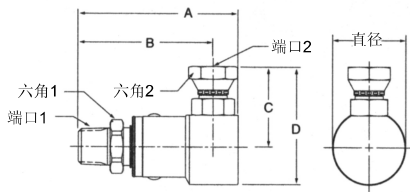

美制锥管外螺纹 - NPSM 管内螺纹旋转接头

型号	A	B	C	D	直径	六角1	六角2	端口1	端口2
PS490107-4-4	3.14" 79.7mm	2.73" 69.4mm	1.48" 37.5mm	2.08" 52.8mm	1.20" 30.5mm	.75" 19.0mm	.56" 14.3mm	1/4-18 NPTF	1/4-18 NPSM
PS690107-6-6	3.39" 86.1mm	2.88" 73.2mm	1.51" 38.4mm	2.16" 54.8mm	1.29" 32.8mm	.88" 22.2mm	.69" 17.5mm	3/8-18 NPTF	3/8-18 NPSM
PS890107-8-8	3.76" 95.6mm	3.17" 80.6mm	1.86" 47.2mm	2.72" 69.2mm	1.73" 44.0mm	1.12" 28.6mm	.88" 22.2mm	1/2-14 NPTF	1/2-14 NPSM
PS1290107-12-12	4.10" 104.2mm	3.43" 87.2mm	2.24" 56.9mm	3.33" 84.5mm	2.17" 55.2mm	1.38" 35.0mm	1.25" 31.8mm	3/4-14 NPTF	3/4-14 NPSM
PS1690107-16-16	4.67" 118.7mm	3.81" 96.7mm	2.48" 63.1mm	3.73" 94.6mm	2.48" 63.0mm	1.62" 41.3mm	1.50" 38.1mm	1/11 1/2 NPTF	1/11-1/2 NPSM