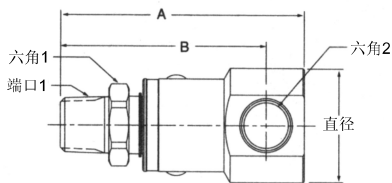

美制锥管外螺纹 - 37 扩口式内螺纹

型号	A	B	C	D	直径	六角1	六角2	端口1	端口2
PS490106-4-4	3.14" 79.7mm	2.73" 69.4mm	1.47" 37.3mm	2.07" 52.5mm	1.20" 30.5mm	.75" 19.0mm	.56" 14.3mm	1/4-18 NPTF	7/16-20 UNF-2B
PS690106-6-6	3.39" 86.1mm	2.88" 73.2mm	1.57" 39.9mm	2.22" 56.3mm	1.29" 32.8mm	.88" 22.2mm	.69" 17.5mm	3/8-18 NPTF	9/16-18 UNF-2B
PS890106-8-8	3.76" 95.6mm	3.17" 80.6mm	1.91" 48.4mm	2.77" 70.4mm	1.73" 44.0mm	1.12" 28.6mm	.88" 22.2mm	1/2-14 NPTF	3/4-16 UNF-2B
PS1290106-12-12	4.10" 104.2mm	3.43" 87.2mm	2.34" 59.4mm	3.43" 87.0mm	2.17" 55.2mm	1.38" 35.0mm	1.25" 31.8mm	3/4-14 NPTF	1-1/16-12 UN-2B
PS1690106-16-16	4.67" 118.7mm	3.81" 96.7mm	2.54" 64.6mm	3.79" 96.2mm	2.48" 63.0mm	1.62" 41.3mm	1.50" 38.1mm	1/11 1/2 NPTF	1-5/16-12 UN-2B

美制锥管外螺纹 - NPSM 管内螺纹旋转接头

型号	A	B	C	D	直径	六角1	六角2	端口1	端口2
PS490107-4-4	3.14" 79.7mm	2.73" 69.4mm	1.48" 37.5mm	2.08" 52.8mm	1.20" 30.5mm	.75" 19.0mm	.56" 14.3mm	1/4-18 NPTF	1/4-18 NPSM
PS690107-6-6	3.39" 86.1mm	2.88" 73.2mm	1.51" 38.4mm	2.16" 54.8mm	1.29" 32.8mm	.88" 22.2mm	.69" 17.5mm	3/8-18 NPTF	3/8-18 NPSM
PS890107-8-8	3.76" 95.6mm	3.17" 80.6mm	1.86" 47.2mm	2.72" 69.2mm	1.73" 44.0mm	1.12" 28.6mm	.88" 22.2mm	1/2-14 NPTF	1/2-14 NPSM
PS1290107-12-12	4.10" 104.2mm	3.43" 87.2mm	2.24" 56.9mm	3.33" 84.5mm	2.17" 55.2mm	1.38" 35.0mm	1.25" 31.8mm	3/4-14 NPTF	3/4-14 NPSM
PS1690107-16-16	4.67" 118.7mm	3.81" 96.7mm	2.48" 63.1mm	3.73" 94.6mm	2.48" 63.0mm	1.62" 41.3mm	1.50" 38.1mm	1/11 1/2 NPTF	1/11-1/2 NPSM

美制锥管外螺纹 - SAE 内管螺纹

型号	A	B	直径	六角1	端口1	端口2
PS490110-4-4	3.14" 79.7mm	2.73" 69.4mm	1.20" 30.5mm	.75" 19.0mm	1/4-18 NPTF	7/16-20 UNF-2B
PS690110-6-6	3.39" 86.1mm	2.88" 73.2mm	1.29" 32.8mm	.88" 22.2mm	3/8-18 NPTF	9/16-18 UNF-2B
PS890110-8-8	3.76" 95.6mm	3.17" 80.6mm	1.73" 44.0mm	1.12" 28.6mm	1/2-14 NPTF	3/4-16 UNF-2B
PS1290110-12-12	4.10" 104.2mm	3.43" 87.2mm	2.17" 55.2mm	1.38" 35.0mm	3/4-14 NPTF	1-1/16-12 UN-2B
PS1690110-16-16	4.67" 118.7mm	3.81" 96.7mm	2.48" 63.0mm	1.62" 41.3mm	1/11 1/2 NPTF	1-5/16-12 UN-2B