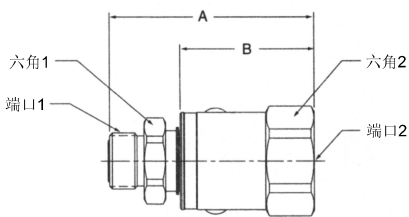

# 旋转接头

### SAE内管螺纹 - O形圈平面密封

型号	A	B	六角1	六角2	端口1	端口2
PS4110JM-4-4	2.72" 69.1mm	1.97" 50.0mm	.75" 19.0mm	1.19" 30.2mm	7/16-20 UNF-2B	9/16-18 UNF-2A
PS6110JM-6-6	2.93" 74.4mm	2.08" 52.8mm	.88" 22.2mm	1.31" 33.3mm	9/16-18 UNF-2B	11/16-18 UNF-2A
PS8110JM-8-8	3.14" 79.7mm	2.17" 55.1mm	1.12" 28.6mm	1.50" 36.5mm	3/4-16 UNF-2B	13/16-16 UNF-2A
PS12110JM-12-12	3.59" 91.1mm	2.36" 60.0mm	1.38" 35.0mm	1.69" 42.9mm	1-1/16-12 UN-2B	1-3/16-12 UNF-2A
PS16110JM-16-16	3.62" 91.9mm	2.36" 60.0mm	1.62" 41.3mm	1.88" 47.6mm	1-5/16-12 UN-2B	1-7/16-12 UNF-2A

### O形圈平面密封 - 美制锥管内螺纹

型号	A	B	六角1	六角2	端口1	端口2
PS41JM02-4-4	2.73" 69.2mm	1.85" 47.0mm	.75" 19.0mm	1.19" 30.2mm	9/16-18 UNF-2A	1/4-18 NPTF
PS61JM02-6-6	2.85" 72.5mm	1.92" 48.8mm	.88" 22.2mm	1.31" 33.3mm	11/16-16 UN-2A	3/8-18 NPTF
PS81JM02-8-8	3.00" 76.1mm	1.96" 50.0mm	1.12" 28.6mm	1.50" 36.5mm	13/16-16 UN-2A	1/2-14 NPTF
PS121JM02-12-12	3.39" 86.2mm	2.16" 55.0mm	1.38" 35.0mm	1.69" 42.9mm	1-3/16-12 UN-2A	3/4-14 NPTF
PS161JM02-16-16	3.52" 89.4mm	2.26" 57.4mm	1.62" 41.3mm	1.88" 47.6mm	1-7/16-12 UN-2A	1-11/16-12 NPTF

### O形圈平面密封 - 37°扩口式内螺纹

型号	A	B	六角1	六角2	端口1	端口2
PS41JM06-4-4	2.82" 71.5mm	1.94" 49.3mm	.75" 19.0mm	1.19" 30.2mm	9/16-18 UNF-2A	7/16-20 UNF-2B
PS61JM06-6-6	2.94" 74.6mm	2.00" 50.9mm	.88" 22.2mm	1.31" 33.3mm	11/16-16 UNF-2A	9/16-18 UNF-2B
PS81JM06-8-8	3.10" 78.8mm	2.07" 52.6mm	1.12" 28.6mm	1.44" 36.5mm	13/16-16 UNF-2A	3/4-16 UNF-2B
PS121JM06-12-12	3.52" 89.4mm	2.29" 58.2mm	1.38" 35.0mm	1.69" 42.9mm	1-3/16-12 UN-2A	1-1/16-12 UN-2B
PS161JM06-16-16	3.61" 91.8mm	2.36" 60.0mm	1.62" 41.3mm	1.88" 47.6mm	1-7/16-12 UN-2A	1-5/16-12 UN-2B