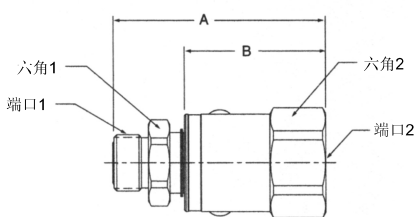

O形圈平面密封 - 37°扩口式内螺纹

型号	A	B	六角1	六角2	端口1	端口2
PS41JM06-4-4	2.82" 71.5mm	1.94" 49.3mm	.75" 19.0mm	1.19" 30.2mm	9/16-18 UNF-2A	7/16-20 UNF-2B
PS61JM06-6-6	2.94" 74.6mm	2.00" 50.9mm	.88" 22.2mm	1.31" 33.3mm	11/16-16 UNF-2A	9/16-18 UNF-2B
PS81JM06-8-8	3.10" 78.8mm	2.07" 52.6mm	1.12" 28.6mm	1.44" 36.5mm	13/16-16 UNF-2A	3/4-16 UNF-2B
PS121JM06-12-12	3.52" 89.4mm	2.29" 58.2mm	1.38" 35.0mm	1.69" 42.9mm	1-3/16-12 UN-2A	1-1/16-12 UN-2B
PS161JM06-16-16	3.61" 91.8mm	2.36" 60.0mm	1.62" 41.3mm	1.88" 47.6mm	1-7/16-12 UN-2A	1-5/16-12 UN-2B