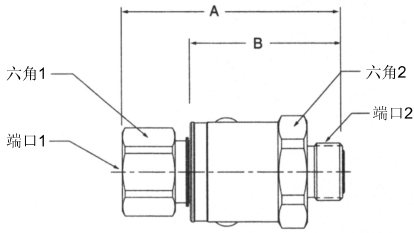

# 旋转接头

### SAE内管螺纹 - O形圈平面密封

型号	A	B	六角1	六角2	端口1	端口2
PS4110JM-4-4	2.72" 69.1mm	1.97" 50.0mm	.75" 19.0mm	1.19" 30.2mm	7/16-20 UNF-2B	9/16-18 UNF-2A
PS6110JM-6-6	2.93" 74.4mm	2.08" 52.8mm	.88" 22.2mm	1.31" 33.3mm	9/16-18 UNF-2B	11/16-18 UNF-2A
PS8110JM-8-8	3.14" 79.7mm	2.17" 55.1mm	1.12" 28.6mm	1.50" 36.5mm	3/4-16 UNF-2B	13/16-16 UNF-2A
PS12110JM-12-12	3.59" 91.1mm	2.36" 60.0mm	1.38" 35.0mm	1.69" 42.9mm	1-1/16-12 UN-2B	1-3/16-12 UNF-2A
PS16110JM-16-16	3.62" 91.9mm	2.36" 60.0mm	1.62" 41.3mm	1.88" 47.6mm	1-5/16-12 UN-2B	1-7/16-12 UNF-2A

### O形圈平面密封 - 美制锥管内螺纹

型号	A	B	六角1	六角2	端口1	端口2
PS41JM02-4-4	2.73" 69.2mm	1.85" 47.0mm	.75" 19.0mm	1.19" 30.2mm	9/16-18 UNF-2A	1/4-18 NPTF
PS61JM02-6-6	2.85" 72.5mm	1.92" 48.8mm	.88" 22.2mm	1.31" 33.3mm	11/16-16 UN-2A	3/8-18 NPTF
PS81JM02-8-8	3.00" 76.1mm	1.96" 50.0mm	1.12" 28.6mm	1.50" 36.5mm	13/16-16 UN-2A	1/2-14 NPTF
PS121JM02-12-12	3.39" 86.2mm	2.16" 55.0mm	1.38" 35.0mm	1.69" 42.9mm	1-3/16-12 UN-2A	3/4-14 NPTF
PS161JM02-16-16	3.52" 89.4mm	2.26" 57.4mm	1.62" 41.3mm	1.88" 47.6mm	1-7/16-12 UN-2A	1-11/16-12 NPTF

### O形圈平面密封 - 37°扩口式内螺纹

型号	A	B	六角1	六角2	端口1	端口2
PS41JM06-4-4	2.82" 71.5mm	1.94" 49.3mm	.75" 19.0mm	1.19" 30.2mm	9/16-18 UNF-2A	7/16-20 UNF-2B
PS61JM06-6-6	2.94" 74.6mm	2.00" 50.9mm	.88" 22.2mm	1.31" 33.3mm	11/16-16 UNF-2A	9/16-18 UNF-2B
PS81JM06-8-8	3.10" 78.8mm	2.07" 52.6mm	1.12" 28.6mm	1.44" 36.5mm	13/16-16 UNF-2A	3/4-16 UNF-2B
PS121JM06-12-12	3.52" 89.4mm	2.29" 58.2mm	1.38" 35.0mm	1.69" 42.9mm	1-3/16-12 UN-2A	1-1/16-12 UN-2B
PS161JM06-16-16	3.61" 91.8mm	2.36" 60.0mm	1.62" 41.3mm	1.88" 47.6mm	1-7/16-12 UN-2A	1-5/16-12 UN-2B