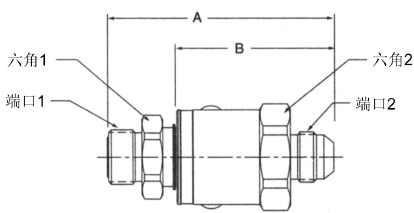

### SAE内管螺纹 - O形圈平面密封

型号	A	B	六角1	六角2	端口1	端口2
PS4110JM-4-4	2.72" 69.1mm	1.97" 50.0mm	.75" 19.0mm	1.19" 30.2mm	7/16-20 UNF-2B	9/16-18 UNF-2A
PS6110JM-6-6	2.93" 74.4mm	2.08" 52.8mm	.88" 22.2mm	1.31" 33.3mm	9/16-18 UNF-2B	11/16-18 UNF-2A
PS8110JM-8-8	3.14" 79.7mm	2.17" 55.1mm	1.12" 28.6mm	1.50" 36.5mm	3/4-16 UNF-2B	13/16-16 UNF-2A
PS12110JM-12-12	3.59" 91.1mm	2.36" 60.0mm	1.38" 35.0mm	1.69" 42.9mm	1-1/16-12 UN-2B	1-3/16-12 UNF-2A
PS16110JM-16-16	3.62" 91.9mm	2.36" 60.0mm	1.62" 41.3mm	1.88" 47.6mm	1-5/16-12 UN-2B	1-7/16-12 UNF-2A

### O形圈平面密封 - 美制锥管内螺纹

型号	A	B	六角1	六角2	端口1	端口2
PS41JM02-4-4	2.73" 69.2mm	1.85" 47.0mm	.75" 19.0mm	1.19" 30.2mm	9/16-18 UNF-2A	1/4-18 NPTF
PS61JM02-6-6	2.85" 72.5mm	1.92" 48.8mm	.88" 22.2mm	1.31" 33.3mm	11/16-16 UN-2A	3/8-18 NPTF
PS81JM02-8-8	3.00" 76.1mm	1.96" 50.0mm	1.12" 28.6mm	1.50" 36.5mm	13/16-16 UN-2A	1/2-14 NPTF
PS121JM02-12-12	3.39" 86.2mm	2.16" 55.0mm	1.38" 35.0mm	1.69" 42.9mm	1-3/16-12 UN-2A	3/4-14 NPTF
PS161JM02-16-16	3.52" 89.4mm	2.26" 57.4mm	1.62" 41.3mm	1.88" 47.6mm	1-7/16-12 UN-2A	1-11/16-12 NPTF

### O形圈平面密封 - 37°扩口式

型号	A	B	六角1	六角2	端口1	端口2
PS41JM03-4-4	2.96" 75.2mm	2.08" 53.0mm	.75" 19.0mm	1.19" 30.2mm	9/16-18 UN-2A	7/16-20 UN-2A
PS61JM03-6-6	3.11" 78.9mm	2.18" 55.2mm	.88" 22.2mm	1.31" 33.3mm	11/16-16 UN-2A	9/16-18 UN-2A
PS81JM03-8-8	3.41" 86.6mm	2.38" 60.3mm	1.12" 28.6mm	1.50" 36.5mm	13/16-16 UN-2A	3/4-16 UN-2A
PS81JM03-10-10	3.61" 91.7mm	2.48" 62.9mm	1.12" 28.6mm	1.50" 36.5mm	1-14 UN-2A	7/8-14 UN-2A
PS121JM03-12-12	3.80" 96.5mm	2.57" 65.3mm	1.38" 35.0mm	1.69" 42.9mm	1-3/16-12 UNF-2A	1-1/16-12 UNF-2A
PS161JM03-16-16	3.86" 96.1mm	2.60" 66.2mm	1.62" 41.3mm	1.88" 47.6mm	1-7/16-12 UNF-2A	1-5/16-12 UNF-2A