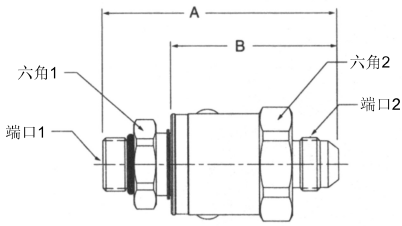

旋转接头

直通型 PS 系列

SAE O形圈直管外螺纹 - 37° 扩口式

型号	A	B	六角1	六角2	端口1	端口2
PS410503-4-4	2.90" 73.7mm	2.08" 53.0mm	.75" 19.0mm	1.19" 30.2mm	7/16-20 UNF-2A	7/16-20 UNF-2A
PS610503-6-6	3.11" 78.9mm	2.18" 55.2mm	.88" 22.2mm	1.31" 33.3mm	9/16-18 UNF-2A	9/16-18 UNF-2A
PS810503-8-8	3.34" 84.9mm	2.38" 60.3mm	1.12" 28.6mm	1.50" 36.5mm	3/4-16 UNF-2A	3/4-16 UNF-2A
PS810503-10-10	3.50" 88.9mm	2.48" 62.9mm	1.12" 28.6mm	1.50" 36.5mm	7/8-14 UNF-2A	7/8-14 UNF-2A
PS1210503-12-12	3.70" 93.9mm	2.57" 65.3mm	1.38" 35.0mm	1.69" 42.9mm	1-1/16-12 UN-2A	1-1/16-12 UN-2A
PS1610503-16-16	3.74" 95.0mm	2.60" 66.2mm	1.62" 41.3mm	1.88" 47.6mm	1-5/16-12 UN-2A	1-5/16-12 UN-2A

SAE O形圈直管外螺纹 - 37° 扩口式

型号	A	B	六角1	六角2	端口1	端口2
PS410506-4-4	2.76" 70.0mm	1.94" 49.3mm	.75" 19.0mm	1.19" 30.2mm	7/16-20 UNF-2A	7/16-20 UNF-2B
PS610506-6-6	2.94" 74.6mm	2.00" 50.9mm	.88" 22.2mm	1.31" 33.3mm	9/16-18 UNF-2A	9/16-18 UNF-2B
PS810506-8-8	3.04" 77.1mm	2.07" 52.6mm	1.12" 28.6mm	1.50" 36.5mm	3/4-16 UNF-2A	3/4-16 UNF-2B
PS1210506-12-12	3.42" 86.8mm	2.29" 58.2mm	1.38" 35.0mm	1.69" 42.9mm	1-1/16-12 UN-2A	1-1/16-12 UN-2B
PS1610506-16-16	3.49" 88.6mm	2.36" 60.0mm	1.62" 41.3mm	1.88" 47.6mm	1-5/16-12 UN-2A	1-5/16-12 UN-2B

SAE O形圈直管外螺纹 - SAE内管螺纹

型号	A	B	六角1	六角2	端口1	端口2
PS410510-4-4	2.67" 67.8mm	1.85" 47.0mm	.75" 19.0mm	1.19" 30.2mm	7/16-20 UNF-2A	7/16-20 UNF-2B
PS610510-6-6	2.85" 72.5mm	1.92" 48.8mm	.88" 22.2mm	1.31" 33.3mm	9/16-18 UNF-2A	9/16-18 UNF-2B
PS810510-8-8	2.93" 74.4mm	1.96" 50.0mm	1.12" 28.6mm	1.50" 36.5mm	3/4-16 UNF-2A	3/4-16 UNF-2B
PS1210510-12-12	3.29" 83.6mm	2.16" 55.0mm	1.38" 35.0mm	1.69" 42.9mm	1-1/16-12 UN-2A	1-1/16-12 UN-2B
PS1610510-16-16	3.40" 86.2mm	2.26" 57.4mm	1.62" 41.3mm	1.88" 47.6mm	1-5/16-12 UN-2A	1-5/16-12 UN-2B