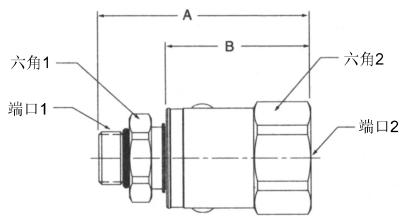

旋转接头

直通型 PS 系列

SAE O形圈直管外螺纹 - 37° 扩口式

型号	A	B	六角1	六角2	端口1	端口2
PS410503-4-4	2.90" 73.7mm	2.08" 53.0mm	.75" 19.0mm	1.19" 30.2mm	7/16-20 UNF-2A	7/16-20 UNF-2A
PS610503-6-6	3.11" 78.9mm	2.18" 55.2mm	.88" 22.2mm	1.31" 33.3mm	9/16-18 UNF-2A	9/16-18 UNF-2A
PS810503-8-8	3.34" 84.9mm	2.38" 60.3mm	1.12" 28.6mm	1.50" 36.5mm	3/4-16 UNF-2A	3/4-16 UNF-2A
PS810503-10-10	3.50" 88.9mm	2.48" 62.9mm	1.12" 28.6mm	1.50" 36.5mm	7/8-14 UNF-2A	7/8-14 UNF-2A
PS1210503-12-12	3.70" 93.9mm	2.57" 65.3mm	1.38" 35.0mm	1.69" 42.9mm	1-1/16-12 UN-2A	1-1/16-12 UN-2A
PS1610503-16-16	3.74" 95.0mm	2.60" 66.2mm	1.62" 41.3mm	1.88" 47.6mm	1-5/16-12 UN-2A	1-5/16-12 UN-2A

SAE O形圈直管外螺纹 - 37° 扩口式

型号	A	B	六角1	六角2	端口1	端口2
PS410506-4-4	2.76" 70.0mm	1.94" 49.3mm	.75" 19.0mm	1.19" 30.2mm	7/16-20 UNF-2A	7/16-20 UNF-2B
PS610506-6-6	2.94" 74.6mm	2.00" 50.9mm	.88" 22.2mm	1.31" 33.3mm	9/16-18 UNF-2A	9/16-18 UNF-2B
PS810506-8-8	3.04" 77.1mm	2.07" 52.6mm	1.12" 28.6mm	1.50" 36.5mm	3/4-16 UNF-2A	3/4-16 UNF-2B
PS1210506-12-12	3.42" 86.8mm	2.29" 58.2mm	1.38" 35.0mm	1.69" 42.9mm	1-1/16-12 UN-2A	1-1/16-12 UN-2B
PS1610506-16-16	3.49" 88.6mm	2.36" 60.0mm	1.62" 41.3mm	1.88" 47.6mm	1-5/16-12 UN-2A	1-5/16-12 UN-2B

SAE O形圈直管外螺纹 - SAE内管螺纹

型号	A	B	六角1	六角2	端口1	端口2
PS410510-4-4	2.67" 67.8mm	1.85" 47.0mm	.75" 19.0mm	1.19" 30.2mm	7/16-20 UNF-2A	7/16-20 UNF-2B
PS610510-6-6	2.85" 72.5mm	1.92" 48.8mm	.88" 22.2mm	1.31" 33.3mm	9/16-18 UNF-2A	9/16-18 UNF-2B
PS810510-8-8	2.93" 74.4mm	1.96" 50.0mm	1.12" 28.6mm	1.50" 36.5mm	3/4-16 UNF-2A	3/4-16 UNF-2B
PS1210510-12-12	3.29" 83.6mm	2.16" 55.0mm	1.38" 35.0mm	1.69" 42.9mm	1-1/16-12 UN-2A	1-1/16-12 UN-2B
PS1610510-16-16	3.40" 86.2mm	2.26" 57.4mm	1.62" 41.3mm	1.88" 47.6mm	1-5/16-12 UN-2A	1-5/16-12 UN-2B