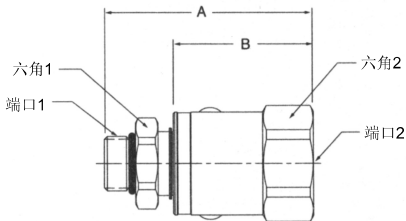

旋转接头

直通型 PS 系列

SAE O形圈直管外螺纹 - 37° 扩口式

型号	A	B	六角1	六角2	端口1	端口2
PS410503-4-4	2.90" 73.7mm	2.08" 53.0mm	.75" 19.0mm	1.19" 30.2mm	7/16-20 UNF-2A	7/16-20 UNF-2A
PS610503-6-6	3.11" 78.9mm	2.18" 55.2mm	.88" 22.2mm	1.31" 33.3mm	9/16-18 UNF-2A	9/16-18 UNF-2A
PS810503-8-8	3.34" 84.9mm	2.38" 60.3mm	1.12" 28.6mm	1.50" 36.5mm	3/4-16 UNF-2A	3/4-16 UNF-2A
PS810503-10-10	3.50" 88.9mm	2.48" 62.9mm	1.12" 28.6mm	1.50" 36.5mm	7/8-14 UNF-2A	7/8-14 UNF-2A
PS1210503-12-12	3.70" 93.9mm	2.57" 65.3mm	1.38" 35.0mm	1.69" 42.9mm	1-1/16-12 UN-2A	1-1/16-12 UN-2A
PS1610503-16-16	3.74" 95.0mm	2.60" 66.2mm	1.62" 41.3mm	1.88" 47.6mm	1-5/16-12 UN-2A	1-5/16-12 UN-2A

SAE O形圈直管外螺纹 - 37° 扩口式

型号	A	B	六角1	六角2	端口1	端口2
PS410506-4-4	2.76" 70.0mm	1.94" 49.3mm	.75" 19.0mm	1.19" 30.2mm	7/16-20 UNF-2A	7/16-20 UNF-2B
PS610506-6-6	2.94" 74.6mm	2.00" 50.9mm	.88" 22.2mm	1.31" 33.3mm	9/16-18 UNF-2A	9/16-18 UNF-2B
PS810506-8-8	3.04" 77.1mm	2.07" 52.6mm	1.12" 28.6mm	1.50" 36.5mm	3/4-16 UNF-2A	3/4-16 UNF-2B
PS1210506-12-12	3.42" 86.8mm	2.29" 58.2mm	1.38" 35.0mm	1.69" 42.9mm	1-1/16-12 UN-2A	1-1/16-12 UN-2B
PS1610506-16-16	3.49" 88.6mm	2.36" 60.0mm	1.62" 41.3mm	1.88" 47.6mm	1-5/16-12 UN-2A	1-5/16-12 UN-2B

SAE O形圈直管外螺纹 - SAE内管螺纹

型号	A	B	六角1	六角2	端口1	端口2
PS410510-4-4	2.67" 67.8mm	1.85" 47.0mm	.75" 19.0mm	1.19" 30.2mm	7/16-20 UNF-2A	7/16-20 UNF-2B
PS610510-6-6	2.85" 72.5mm	1.92" 48.8mm	.88" 22.2mm	1.31" 33.3mm	9/16-18 UNF-2A	9/16-18 UNF-2B
PS810510-8-8	2.93" 74.4mm	1.96" 50.0mm	1.12" 28.6mm	1.50" 36.5mm	3/4-16 UNF-2A	3/4-16 UNF-2B
PS1210510-12-12	3.29" 83.6mm	2.16" 55.0mm	1.38" 35.0mm	1.69" 42.9mm	1-1/16-12 UN-2A	1-1/16-12 UN-2B
PS1610510-16-16	3.40" 86.2mm	2.26" 57.4mm	1.62" 41.3mm	1.88" 47.6mm	1-5/16-12 UN-2A	1-5/16-12 UN-2B