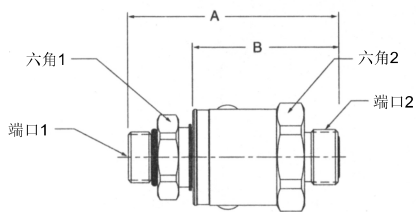

SAE O形圈直管外螺纹 - O形圈平面密封

型号	A	B	六角1	六角2	端口1	端口2
PS4105JM-4-4	2.79" 70.8mm	1.97" 50.0mm	.75" 19.0mm	1.19" 30.2mm	7/16-20 UNF-2A	9/16-18 UNF-2A
PS6105JM-6-6	3.01" 76.5mm	2.08" 52.8mm	.88" 22.2mm	1.31" 33.3mm	9/16-18 UNF-2A	11/16-16 UNF-2A
PS8105JM-8-8	3.14" 79.7mm	2.17" 55.1mm	1.12" 28.6mm	1.50" 36.5mm	3/4-16 UNF-2A	13/16-16 UNF-2A
PS8105JM-10-10	3.30" 83.8mm	2.28" 57.8mm	1.12" 28.6mm	1.50" 36.5mm	7/8-14 UNF-2A	1-14 UNF-2A
PS12105JM-12-12	3.49" 88.6mm	2.36" 60.0mm	1.38" 35.0mm	1.69" 42.9mm	1-1/16-12 UN-2A	1-3/16-12 UN-2A
PS16105JM-16-16	3.50" 88.8mm	2.36" 60.0mm	1.62" 41.3mm	1.88" 47.6mm	1-5/16-12 UN-2A	1-7/16-12 UN-2A