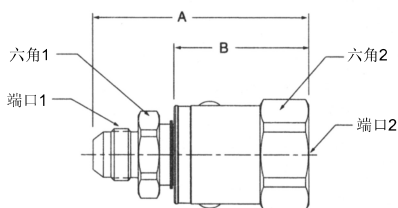

直通型

PS 系列

旋转接头

37° 扩口式 - SAE 内管螺纹

三件式设计

型号	A	B	六角 1	六角 2	端口 1	端口 2
PS410310-4-4	2.88" 72.9mm	1.85" 47.0mm	.75" 19.0mm	1.19" 30.2mm	7/16-20 UNF-2A	7/16-20 UNF-2B
PS610310-6-6	2.98" 75.6mm	1.92" 48.8mm	.88" 22.2mm	1.31" 33.3mm	9/16-18 UNF-2A	9/16-18 UNF-2B
PS810310-8-8	3.14" 79.8mm	1.96" 50.0mm	1.12" 28.6mm	1.50" 36.5mm	3/4-16 UNF-2A	3/4-16 UNF-2B
PS810310-12-12	3.56" 90.5mm	2.16" 55.0mm	1.38" 35.0mm	1.69" 42.9mm	1-1/16-12 UN-2A	1-1/16-12 UN-2B
PS810310-16-16	3.74" 95.1mm	2.26" 57.4mm	1.62" 41.3mm	1.88" 47.6mm	1-5/16-12 UN-2A	1-5/16-12 UN-2B

型号	A	B	C	D	直径	扳手卡面	端口 1	端口 2
PS2410310-20-20	6.16" 150.2mm	4.63" 117.5mm	3.43" 87.0mm	1.27" 32.3mm	2.63" 66.7mm	3.36" 85.2mm	1 5/8-12 UN-2A	1 5/8-12 UN-2B
PS2410310-24-24	6.16" 150.2mm	4.63" 117.5mm	3.43" 87.0mm	1.27" 32.3mm	2.63" 66.7mm	3.36" 85.2mm	1 7/8-12 UN-2A	1 7/8-12 UN-2B
PS3210310-32-32	7.38" 187.4mm	5.45" 138.4mm	3.93" 99.7mm	1.52" 38.5mm	3.06" 77.6mm	4.19" 106.4mm	2 1/2-12 UN-2A	2-1/2-12 UN-2B

SAE O 形圈直管外螺纹 - 美制锥管内螺纹

型号	A	B	六角 1	六角 2	端口 1	端口 2
PS410502-4-4	2.67" 67.8mm	1.85" 47.0mm	.75" 19.0mm	1.19" 30.2mm	7/16-20 UNF-2A	1/4-18 NPTF
PS610502-6-6	2.85" 72.5mm	1.92" 48.8mm	.88" 22.2mm	1.31" 33.3mm	9/16-18 UNF-2A	3/8-18 NPTF
PS810502-8-8	2.93" 74.4mm	1.96" 50.0mm	1.12" 28.6mm	1.50" 36.5mm	3/4-16 UNF-2A	1/2-14 NPTF
PS1210502-12-12	3.29" 83.6mm	2.16" 55.0mm	1.38" 35.0mm	1.69" 42.9mm	1-1/16-12 UN-2A	3/4-14 NPTF
PS1610502-16-16	3.40" 86.2mm	2.26" 57.4mm	1.62" 41.3mm	1.88" 47.6mm	1-5/16-12 UN-2A	1-11/2 NPTF