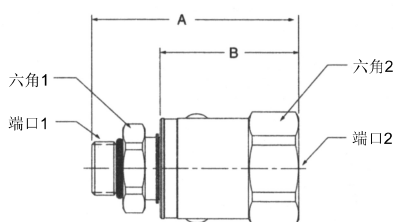

直通型

PS 系列

旋转接头

37° 扩口式 - SAE 内管螺纹

三件式设计

型号	A	B	六角 1	六角 2	端口 1	端口 2
PS410310-4-4	2.88" 72.9mm	1.85" 47.0mm	.75" 19.0mm	1.19" 30.2mm	7/16-20 UNF-2A	7/16-20 UNF-2B
PS610310-6-6	2.98" 75.6mm	1.92" 48.8mm	.88" 22.2mm	1.31" 33.3mm	9/16-18 UNF-2A	9/16-18 UNF-2B
PS810310-8-8	3.14" 79.8mm	1.96" 50.0mm	1.12" 28.6mm	1.50" 36.5mm	3/4-16 UNF-2A	3/4-16 UNF-2B
PS810310-12-12	3.56" 90.5mm	2.16" 55.0mm	1.38" 35.0mm	1.69" 42.9mm	1-1/16-12 UN-2A	1-1/16-12 UN-2B
PS810310-16-16	3.74" 95.1mm	2.26" 57.4mm	1.62" 41.3mm	1.88" 47.6mm	1-5/16-12 UN-2A	1-5/16-12 UN-2B

型号	A	B	C	D	直径	扳手卡面	端口 1	端口 2
PS2410310-20-20	6.16" 150.2mm	4.63" 117.5mm	3.43" 87.0mm	1.27" 32.3mm	2.63" 66.7mm	3.36" 85.2mm	1 5/8-12 UN-2A	1 5/8-12 UN-2B
PS2410310-24-24	6.16" 150.2mm	4.63" 117.5mm	3.43" 87.0mm	1.27" 32.3mm	2.63" 66.7mm	3.36" 85.2mm	1 7/8-12 UN-2A	1 7/8-12 UN-2B
PS3210310-32-32	7.38" 187.4mm	5.45" 138.4mm	3.93" 99.7mm	1.52" 38.5mm	3.06" 77.6mm	4.19" 106.4mm	2 1/2-12 UN-2A	2-1/2-12 UN-2B

SAE O 形圈直管外螺纹 - 美制锥管内螺纹

型号	A	B	六角 1	六角 2	端口 1	端口 2
PS410502-4-4	2.67" 67.8mm	1.85" 47.0mm	.75" 19.0mm	1.19" 30.2mm	7/16-20 UNF-2A	1/4-18 NPTF
PS610502-6-6	2.85" 72.5mm	1.92" 48.8mm	.88" 22.2mm	1.31" 33.3mm	9/16-18 UNF-2A	3/8-18 NPTF
PS810502-8-8	2.93" 74.4mm	1.96" 50.0mm	1.12" 28.6mm	1.50" 36.5mm	3/4-16 UNF-2A	1/2-14 NPTF
PS1210502-12-12	3.29" 83.6mm	2.16" 55.0mm	1.38" 35.0mm	1.69" 42.9mm	1-1/16-12 UN-2A	3/4-14 NPTF
PS1610502-16-16	3.40" 86.2mm	2.26" 57.4mm	1.62" 41.3mm	1.88" 47.6mm	1-5/16-12 UN-2A	1-11/2 NPTF