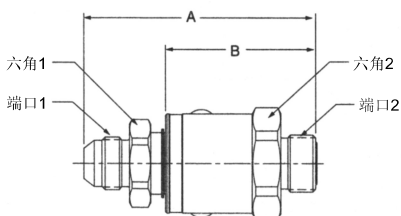

37° 扩口式 - O 形圈平面密封

型号	A	B	六角 1	六角 2	端口 1	端口 2
PS4103JM-4-4	2.99" 76.0mm	1.97" 50.0mm	.75" 19.0mm	1.19" 30.2mm	7/16-20 UNF-2A	9/16-18 UNF-2A
PS6103JM-6-6	3.14" 79.6mm	2.08" 52.8mm	.88" 22.2mm	1.31" 33.3mm	9/16-18 UNF-2A	11/16-18 UNF-2A
PS8103JM-8-8	3.35" 85.1mm	2.17" 55.1mm	1.12" 28.6mm	1.50" 36.5mm	3/4-16 UNF-2A	13/16-16 UNF-2A
PS8103JM-10-10	3.56" 90.3mm	2.28" 57.8mm	1.12" 28.6mm	1.50" 36.5mm	7/8-14 UNF-2A	7/8-14 UNF-2A
PS12103JM-12-12	3.76" 95.4mm	2.36" 60.0mm	1.38" 35.0mm	1.69" 42.9mm	1-1/16-12 UN-2A	1-3/16-12 UN-2A
PS16103JM-16-16	3.84" 97.5mm	2.36" 60.0mm	1.62" 41.3mm	1.88" 47.6mm	1-5/16-12 UN-2A	1-7/16-12 UN-2A