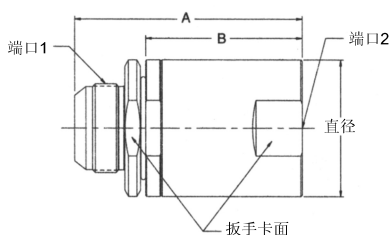

直通型

PS 系列

旋转接头

37° 扩口式 - SAE 内管螺纹

三件式设计

型号	A	B	六角 1	六角 2	端口 1	端口 2
PS410310-4-4	2.88" 72.9mm	1.85" 47.0mm	.75" 19.0mm	1.19" 30.2mm	7/16-20 UNF-2A	7/16-20 UNF-2B
PS610310-6-6	2.98" 75.6mm	1.92" 48.8mm	.88" 22.2mm	1.31" 33.3mm	9/16-18 UNF-2A	9/16-18 UNF-2B
PS810310-8-8	3.14" 79.8mm	1.96" 50.0mm	1.12" 28.6mm	1.50" 36.5mm	3/4-16 UNF-2A	3/4-16 UNF-2B
PS810310-12-12	3.56" 90.5mm	2.16" 55.0mm	1.38" 35.0mm	1.69" 42.9mm	1-1/16-12 UN-2A	1-1/16-12 UN-2B
PS810310-16-16	3.74" 95.1mm	2.26" 57.4mm	1.62" 41.3mm	1.88" 47.6mm	1-5/16-12 UN-2A	1-5/16-12 UN-2B

型号	A	B	C	D	直径	扳手卡面	端口 1	端口 2
PS2410310-20-20	6.16" 150.2mm	4.63" 117.5mm	3.43" 87.0mm	1.27" 32.3mm	2.63" 66.7mm	3.36" 85.2mm	1 5/8-12 UN-2A	1 5/8-12 UN-2B
PS2410310-24-24	6.16" 150.2mm	4.63" 117.5mm	3.43" 87.0mm	1.27" 32.3mm	2.63" 66.7mm	3.36" 85.2mm	1 7/8-12 UN-2A	1 7/8-12 UN-2B
PS3210310-32-32	7.38" 187.4mm	5.45" 138.4mm	3.93" 99.7mm	1.52" 38.5mm	3.06" 77.6mm	4.19" 106.4mm	2 1/2-12 UN-2A	2-1/2-12 UN-2B

SAE O 形圈直管外螺纹 - 美制锥管内螺纹

型号	A	B	六角 1	六角 2	端口 1	端口 2
PS410502-4-4	2.67" 67.8mm	1.85" 47.0mm	.75" 19.0mm	1.19" 30.2mm	7/16-20 UNF-2A	1/4-18 NPTF
PS610502-6-6	2.85" 72.5mm	1.92" 48.8mm	.88" 22.2mm	1.31" 33.3mm	9/16-18 UNF-2A	3/8-18 NPTF
PS810502-8-8	2.93" 74.4mm	1.96" 50.0mm	1.12" 28.6mm	1.50" 36.5mm	3/4-16 UNF-2A	1/2-14 NPTF
PS1210502-12-12	3.29" 83.6mm	2.16" 55.0mm	1.38" 35.0mm	1.69" 42.9mm	1-1/16-12 UN-2A	3/4-14 NPTF
PS1610502-16-16	3.40" 86.2mm	2.26" 57.4mm	1.62" 41.3mm	1.88" 47.6mm	1-5/16-12 UN-2A	1-11/2 NPTF